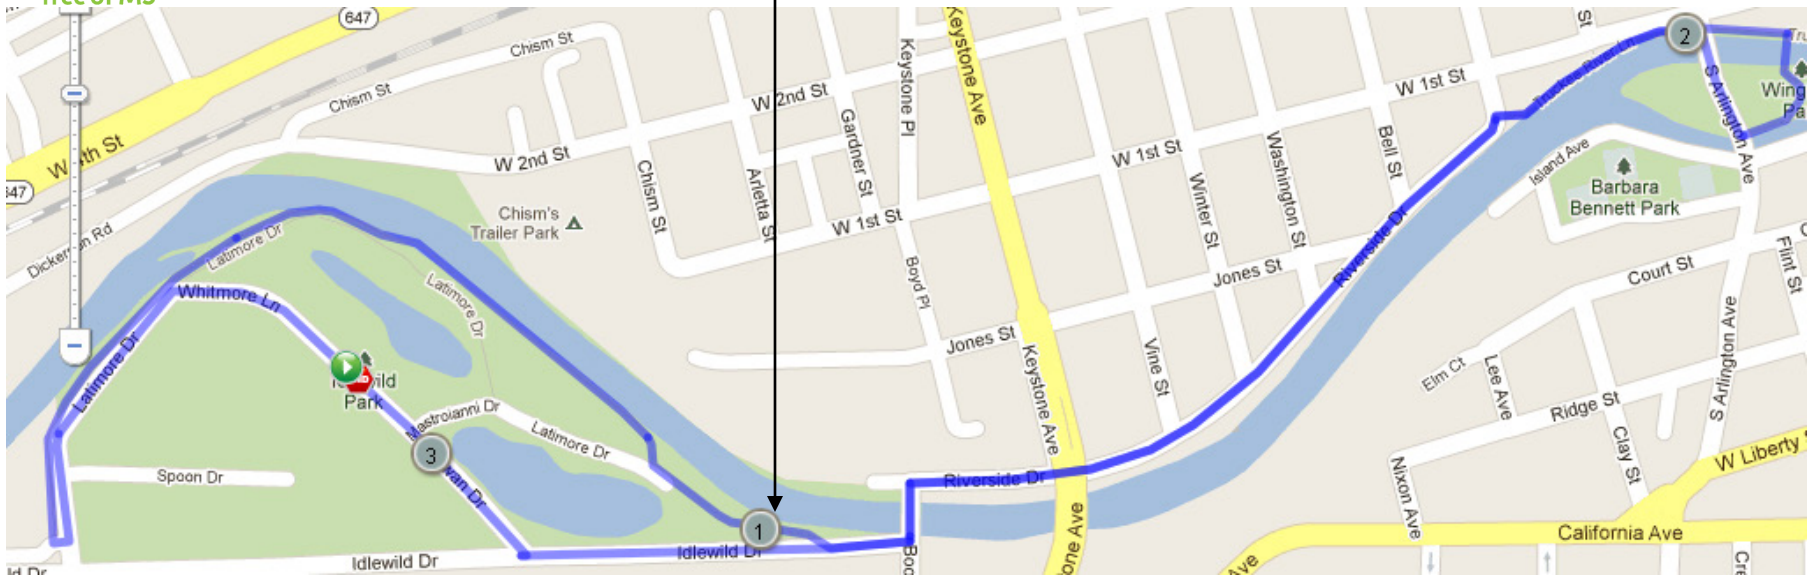

walk

walk to  
create a world  
free of MS

Walk MS —Reno  
Start/Finish:  
Idlewild Park Terrace

\*\*Family Fun  
Route Turns  
Around to Finish  
Festival Here

THANK YOU TO OUR SPONSORS!

STAMOULES PRODUCE COMPANY