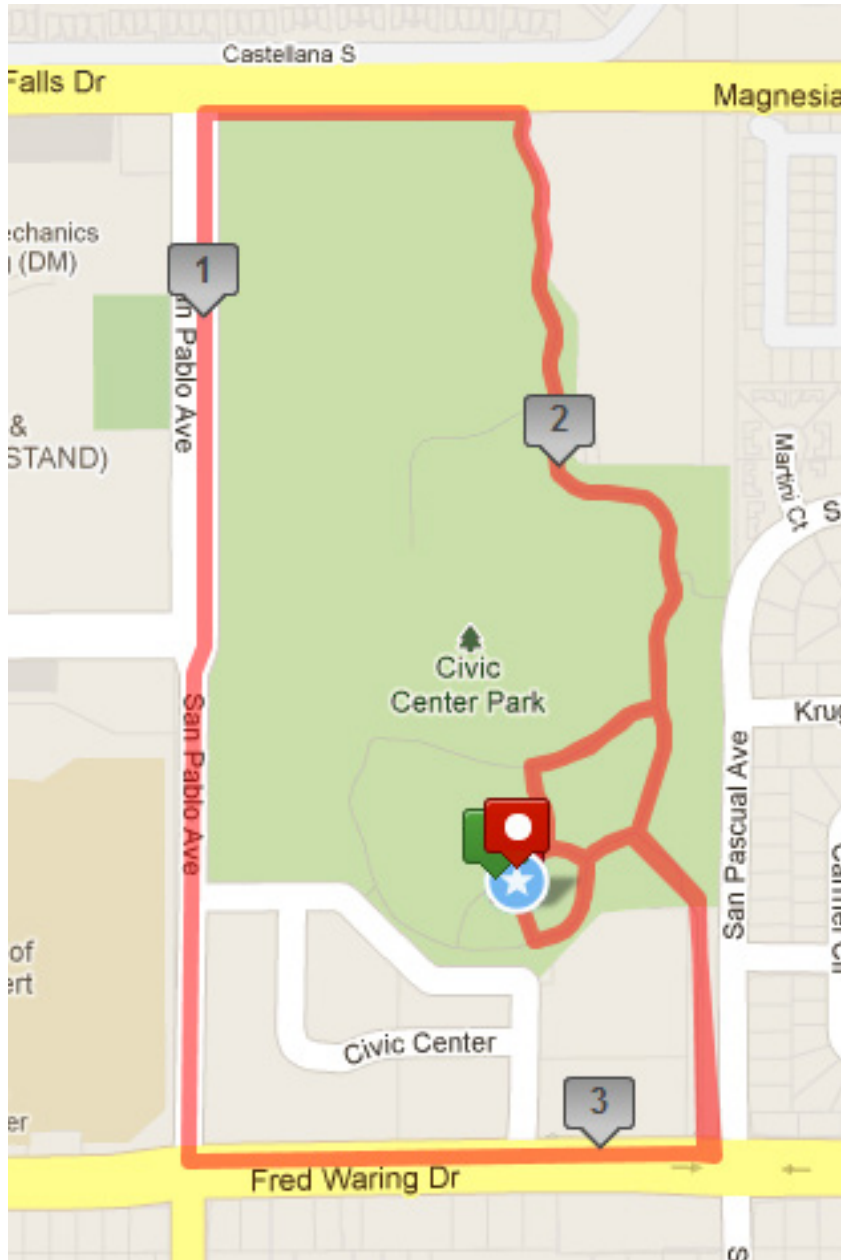

walk to
create a world
free of MS

Walk MS —Desert Cities
Start/Finish: Palm Desert Civic Center Park

Loop once for
the family fun
route—twice
for the full 5K

THANK YOU TO OUR SPONSORS!