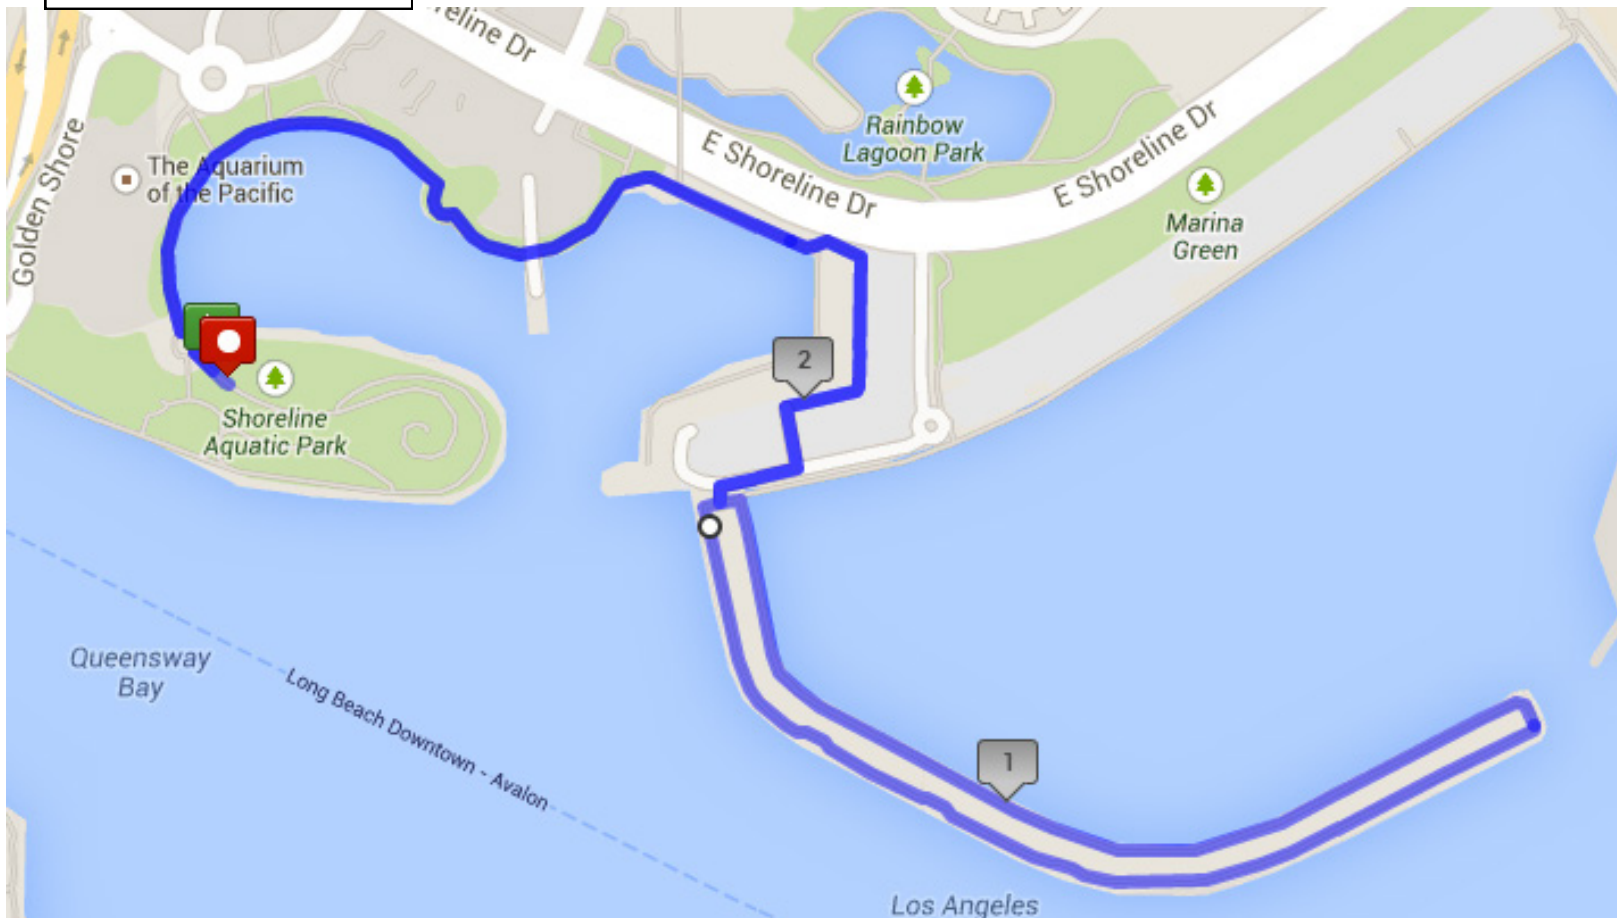

walk to  
create a world  
free of MS

Walk MS –Long Beach  
Start/Finish:  
Shoreline Park

THANK YOU TO OUR SPONSORS!