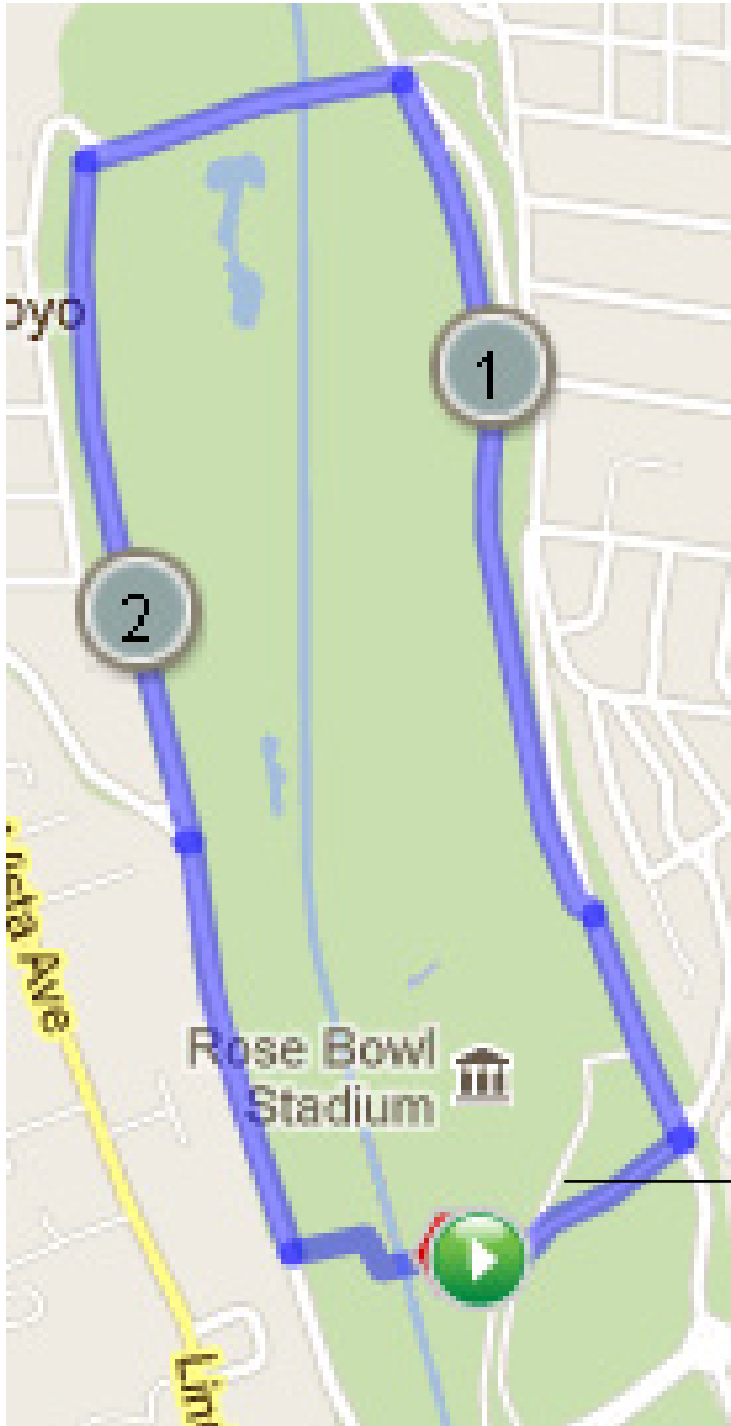

Walk MS — Greater Los Angeles  
Start/Finish:  
Pasadena Rose Bowl , Lot F

walk to  
create a world  
free of MS

THANK YOU TO OUR SPONSORS!