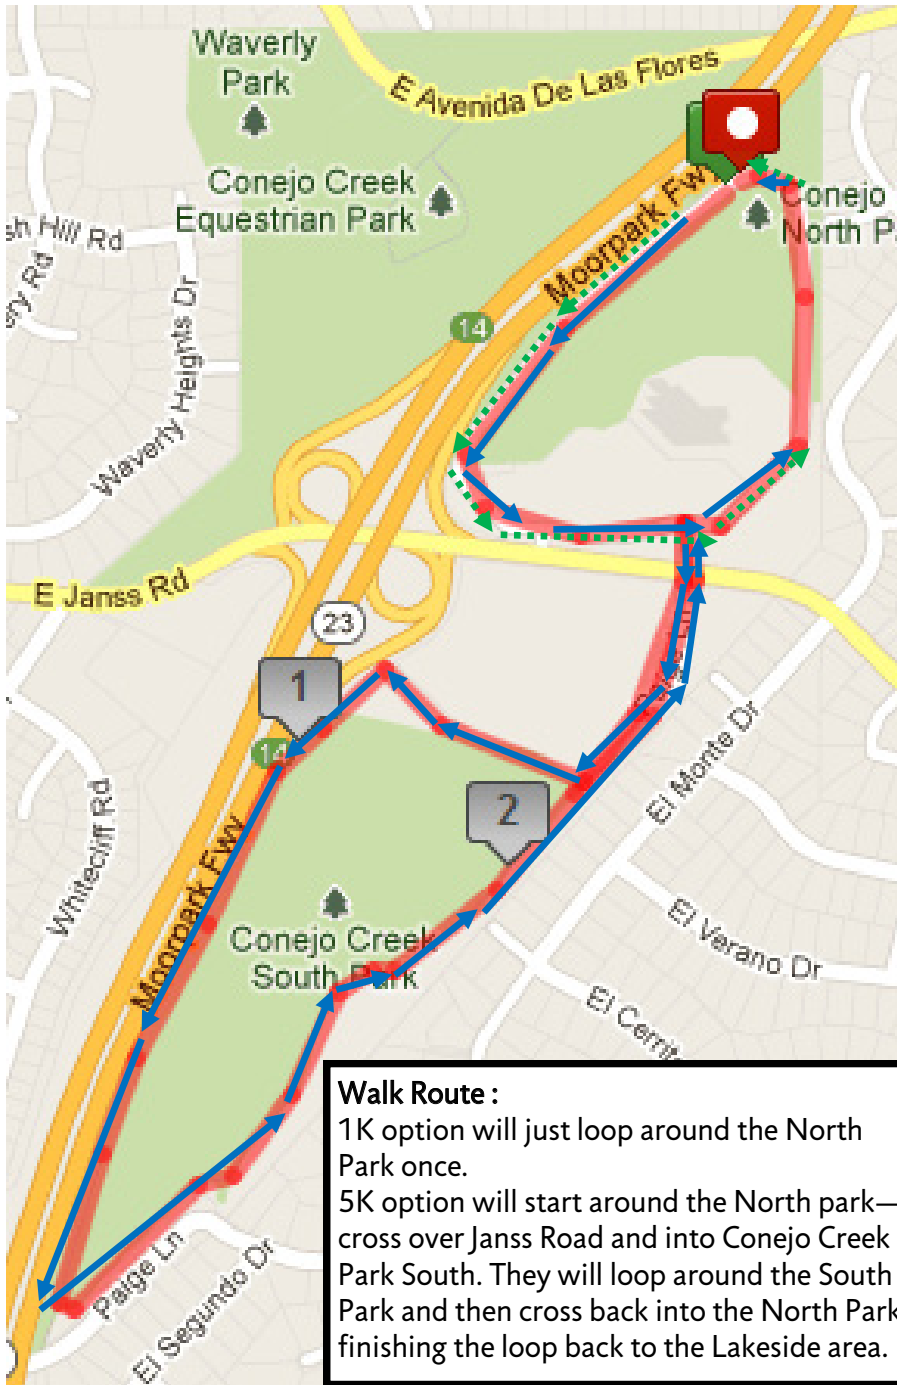

Walk MS —Conejo Valley  
 Start/Finish: Conejo Creek Park North  
 (Lakeside Area)

**Walk Route :**  
 1K option will just loop around the North Park once.  
 5K option will start around the North park—cross over Janss Road and into Conejo Creek Park South. They will loop around the South Park and then cross back into the North Park finishing the loop back to the Lakeside area.